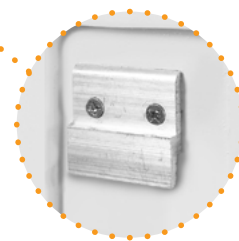

SISSY+MARLEY

for  ducduc®

gabby mirror

Mirror mirror on the wall, mom reassures me that I'm the coolest of them all. Thanks mom.

designed by: *Sissy+Marley for ducduc*

32w 72h 4d

classic: \$ 1,395

specialty: \$ 1,595

- made here™
- non-toxic, water-based, low-voc finishes
- sustainably harvested hardwoods (no mdf or particle board)
- mounts to wall with z-clip hardware

gabby mirror

sustainably harvested hardwoods (no mdf or particle board). because that's the way it should be.

non-toxic, water-based, low-voc finishes. because bubble-wrapping your kid isn't a real option.

mounts on wall with z-clip hardware