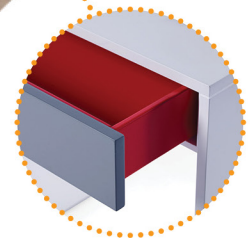

custom painted
drawer boxes. color-
matched to your kids
favorite crayola.