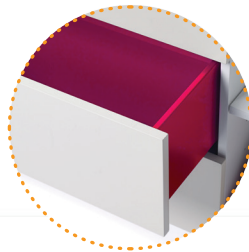

optional wall mount safety straps for added stability

custom painted drawer boxes. color-matched to your kids favorite crayola.

touchless, self-closing drawer glides to keep from buying band-aids in bulk