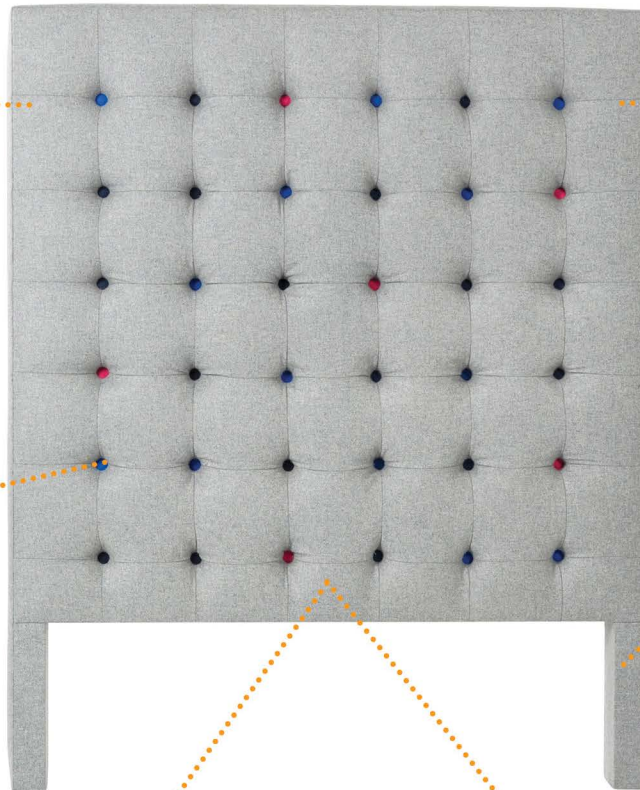

quinn headboard/bed

When leaning back and reading a good book is a-favorite-thing-to-do, the quinn headboard is the perfect match.

twin headboard: 43.5w x 52h x 4.75d
 twin: 43.5w x 52h x 78d
 twin xl, trundle: 43.5w x 52h x 83d
 full headboard: 59w x 52h x 4.75d
 full: 59w x 52h x 78d
 full xl, trundle: 59w x 52h x 83d

TWIN HEADBOARD	FULL HEADBOARD	ADD BED FRAME
\$ 1,695	\$ 2,150	+ \$ 1,000

ADD TRUNDLE/ DRAWERS	+ \$250
USE COM	- \$300

- made here™
- non-toxic, water-based, low-voc finishes
- sustainably harvested hardwoods (no mdf or particle board)
- headboards can be used with standard metal frames or a ducduc bed
 - available with storage drawers or trundle
 - beds with a trundle require twin XL or full XL mattress (recommended height: max. 9")
 - trundles require twin or full mattress (recommended height: max. 7")
 - complete bed is compatible with youth rail

*COM twin: 3 yards / 36 sq ft

*COM full: 4 yards / 41 sq ft

quinn headboard/bed

non-toxic, water-based, low-voc finishes. because bubble wrapping your kid isn't a real option.

sustainably harvested hardwoods (no mdf or particle board). because that's the way it should be.

fully upholstered with square tufts
** feeling spunky? choose multi-color buttons!*

headboard can attach to a standard metal bed frame

customize with pull out trundle for the slumber-partier or storage drawers for the hoarder-in-training.