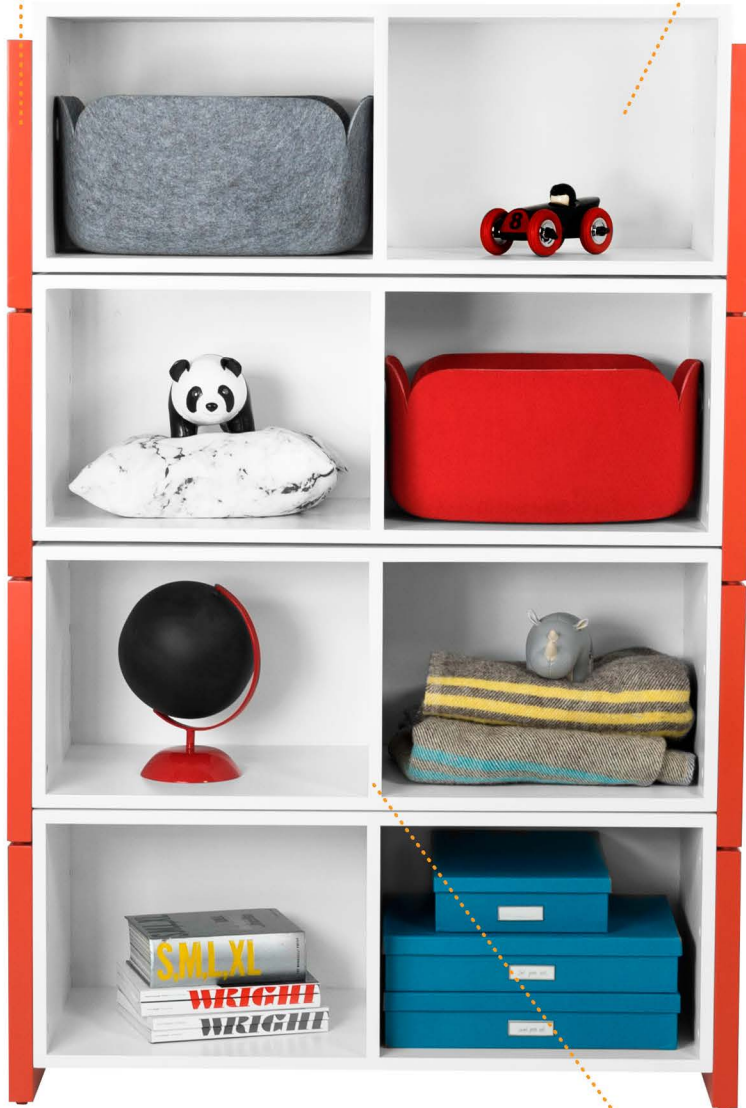

## campaign II stacking cubby

Twins to the stacking dressers (minus the drawers), the campaign II stacking cubby can fit baskets! Stack them high or keep them low—your choice.

42w 17h 18d  
cubby interior: 18.25w x 13.5h x 17.25d

- made here™
- non-toxic, water-based, low-voc finishes
- sustainably harvested hardwoods (no mdf or particle board)
- can be stacked for additional storage

classic: \$ 595

specialty: \$ 795

can be stacked for additional storage