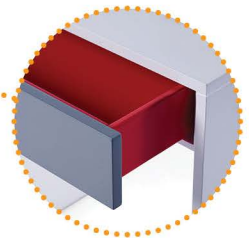

austin desk

A spacious surface for homework or plotting how-to-get-out-of-going-school-tomorrow, the austin desk features a wire management systems to keep cords in check.

desk: 51.5w 30h 25.625d
hutch: 51.5w 35.75h 12.8125d
overall with hutch: 51.5w 65.75h 25.625d

custom painted drawer boxes. color-matched to your kids favorite crayola.

use with austin swivel chair (shown at desk) or alex chair (below)

**austin desk does not have self-close glides*