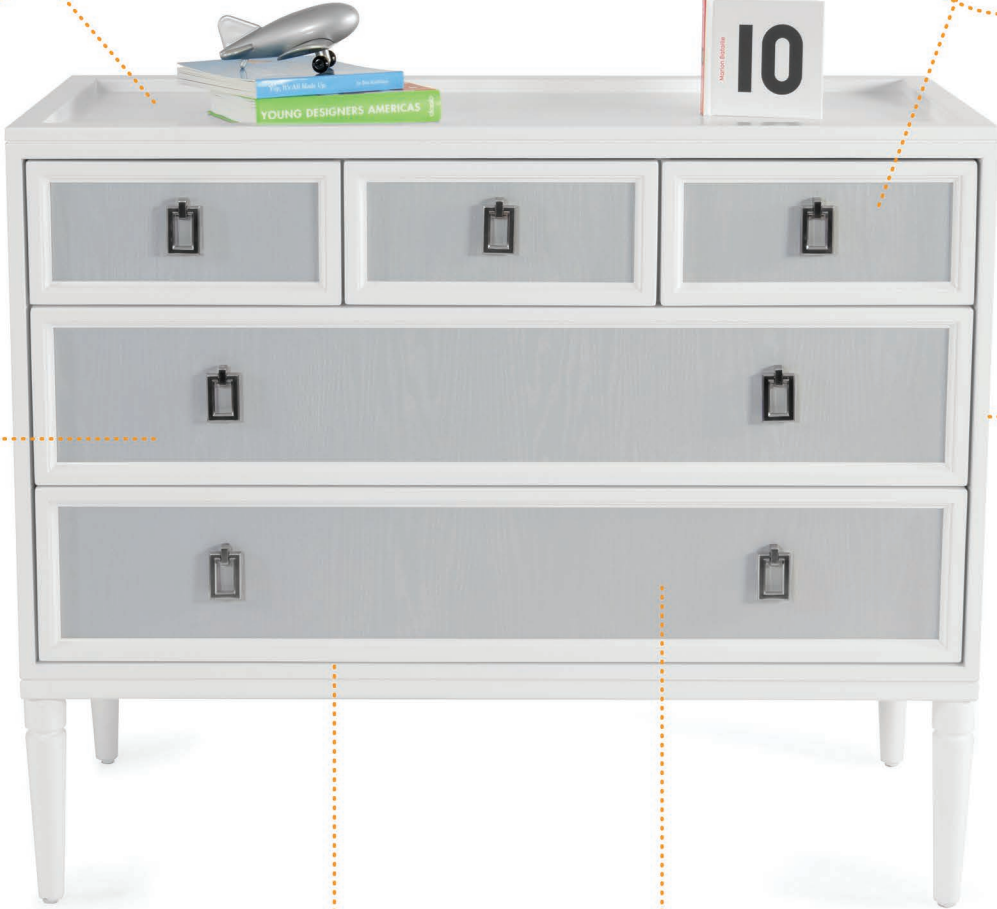

savannah 5 drawer dresser

A reinvisioned and sophisticated classic, the savannah 5 drawer dresser is elevated off of the ground for an elegant new traditional look.

44.5w 37.125h 20d

classic: \$ 2,195

specialty: \$ 2,595

- made here™
- non-toxic, water-based, low-voc finishes
- sustainably harvested hardwoods (no mdf or particle board)
- custom painted drawer boxes
- self-close drawer glides
- available with flat top or recessed top
- optional wall mount safety straps for added stability

savannah 5 drawer dresser

available with flat top or recessed top

custom painted drawer boxes. color-matched to your kids favorite crayola.

touchless, self-closing drawer glides to keep from buying band-aids in bulk