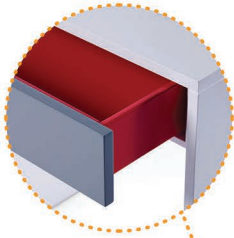

morgan desk

A child who works at the morgan desk is bound to create great things...or some art for the fridge— we encourage both.

47.5w 29.75h 23.125d

classic: \$ 1,250

specialty: \$ 1,550

- made here™
- non-toxic, water-based, low-voc finishes
- sustainably harvested hardwoods (no mdf or particle board)
- custom painted drawer boxes
- self-close drawer glides

morgan desk

custom painted drawer boxes. color-matched to your kids favorite crayola.

non-toxic, water-based, low-voc finishes. because bubble wrapping your kid isn't a real option.

wire management

touchless, self-closing drawer glides to keep from buying band-aids in bulk

sustainably harvested hardwoods (no mdf or particle board). because that's the way it should be.

use with alex chair (shown at desk) or austin swivel chair (shown to right)